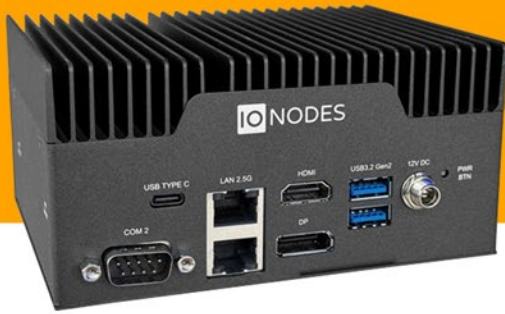

## Triple Monitor Secure Display Station

The ION-R300 is a dedicated fanless & compact video wall appliance designed specifically for use with any H.265/H.264/MJPEG video source such as IP cameras and encoders. The ION-R300 is capable of decoding H.265/H.264 streams at resolutions up to 4K for display on three 4K monitors. The device is capable of supporting up to 96 video sources and decode and display simultaneously up to 32 IP cameras / encoder sources.

### Features

- Ultra compact design / VESA mount
- Display video on up to three monitors
- ONVIF camera discovery & RTSP source support
- Support up to 96 IP cameras
- Display up to 32 IP cameras / encoder sources
- Layouts from 1 x 1 to 4 x 4, per monitor
- Supports up to 8 user configurable static views
- Supports up to 4 user configurable view sequences
- Supports web tiles for embedding external content
- Supports image carousels and video clip tiles
- High performance hardware video decoding
- Support for Panasonic WV-CU980 network keyboard

## A secure way to display live video

The ION-R300 Secure Display Station can deliver live video on a variety of monitors without the cost, complexity and security risk of a client workstation. This is ideal in public areas, warehouses and in remote sites or facilities with no trained security staff.

## Built to last

The ION-R300 is a fanless design using the highest quality components and a software environment built from the ground up to offer a simple, yet robust user experience. The ION-R300's dedicated embedded software environment ensures consistent and reliable operation even after power outages.