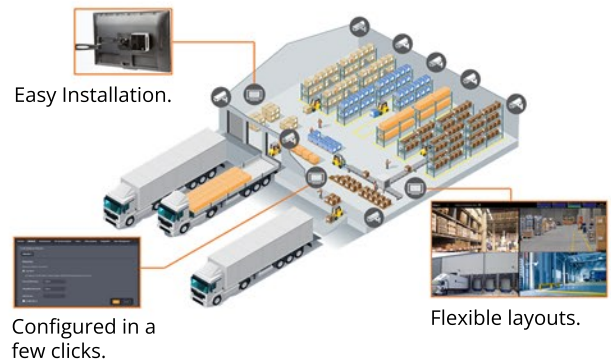

## Triple Monitor Secure Display Station

The ION-R300 is a dedicated fanless & compact video wall appliance designed specifically for use with any H.265/H.264/MJPEG video source such as IP cameras and encoders. The ION-R300 is capable of decoding H.265/H.264 streams at resolutions up to 4K for display on three 4K monitors. The device is capable of supporting up to 96 video sources and decode and display simultaneously up to 32 IP cameras / encoder sources.

### Features

- Ultra compact design / VESA mount
- Display video on up to three monitors
- ONVIF camera discovery & RTSP source support
- Support up to 96 IP cameras
- Display up to 32 IP cameras / encoder sources
- Layouts from 1 x 1 to 4 x 4, per monitor
- Supports up to 8 user configurable static views
- Supports up to 4 user configurable view sequences
- Supports web tiles for embedding external content
- Supports image carousels and video clip tiles
- High performance hardware video decoding
- Support for Panasonic WV-CU980 network keyboard