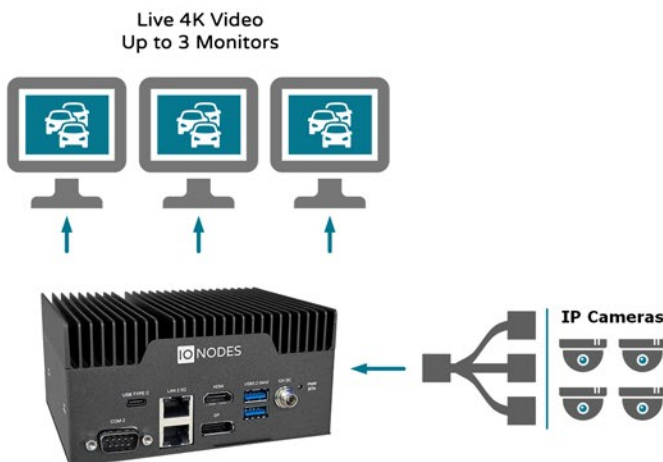

Built to last

The ION-R300 is a fanless design using the highest quality components and a software environment built from the ground up to offer a simple, yet robust user experience. The ION-R300's dedicated embedded software environment ensures consistent and reliable operation even after power outages.