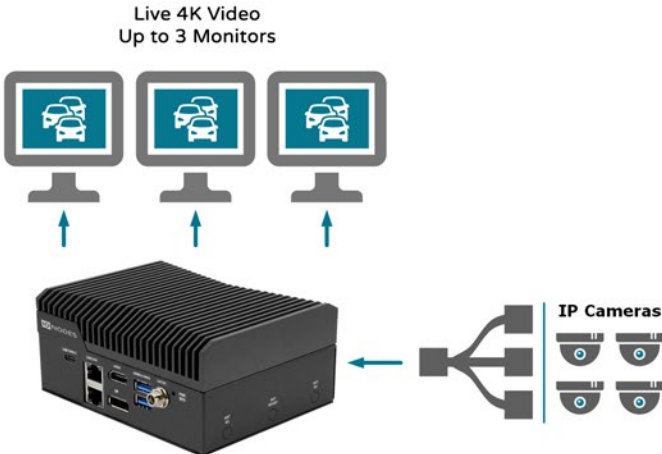

ION-R300

Triple Monitor Secure Display Station

The ION-R300 is a dedicated fanless & compact video wall appliance designed specifically for use with any H.265/H.264/MJPEG video source such as IP cameras and encoders. The ION-R300 is capable of decoding H.265/H.264 streams at resolutions up to 4K for display on three 4K monitors. The device is capable of supporting up to 96 video sources and decode and display simultaneously up to 32 IP cameras / encoder sources.

Features

- Ultra compact design / VESA mount
- Display video on up to three monitors
- ONVIF camera discovery & RTSP source support
- Support up to 96 IP cameras
- Display up to 32 IP cameras / encoder sources
- Layouts from 1 x 1 to 4 x 4, per monitor
- Supports up to 8 user configurable static views
- Supports up to 4 user configurable view sequences
- Supports web tiles for embedding external content
- Supports image carousels and video clip tiles
- High performance hardware video decoding
- Support for Panasonic WV-CU980 network keyboard

A secure way to display live video

The ION-R300 Secure Display Station can deliver live video on a variety of monitors without the cost, complexity and security risk of a client workstation. This is ideal in public areas, warehouses and in remote sites or facilities with no trained security staff.

ION-R300 Specifications

Triple Monitor Secure Display Station

System

Network	2 x 10/100/1000/2500 Base-T Ethernet port(s) RJ45
USB	2 x USB 3.2 (Mouse, Keyboard)
Video Outputs	1 x HDMI 2.0b 1 x Display Port 1.2 1 x Display Port 1.4a via USB-C
Boot Drive	Solid State Boot Drive (SSD) * Read-only, secure
PTZ Keyboard	Support for Panasonic WV-CU980 Network Keyboard