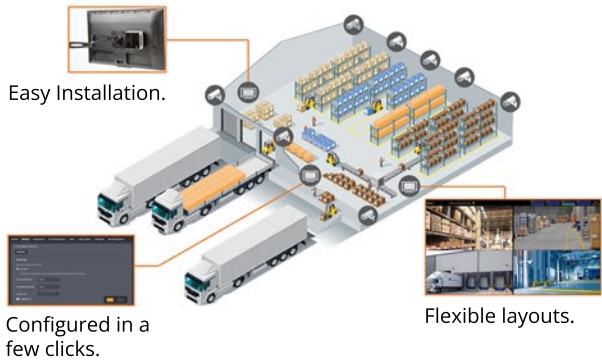

ION-R300

Triple Monitor Secure Display Station

The ION-R300 is a dedicated fanless & compact video wall appliance designed specifically for use with any H.265/H.264/MJPEG video source such as IP cameras and encoders. The ION-R300 is capable of decoding H.265/H.264 streams at resolutions up to 4K for display on three 4K monitors. The device is capable of supporting up to 96 video sources and decode and display simultaneously up to 32 IP cameras / encoder sources.

Features

- Ultra compact design / VESA mount
- Display video on up to three monitors
- ONVIF camera discovery & RTSP source support
- Support up to 96 IP cameras
- Display up to 32 IP cameras / encoder sources
- Layouts from 1 x 1 to 4 x 4, per monitor
- Supports up to 8 user configurable static views
- Supports up to 4 user configurable view sequences
- Supports web tiles for embedding external content
- Supports image carousels and video clip tiles
- High performance hardware video decoding
- Support for Panasonic WV-CU980 network keyboard