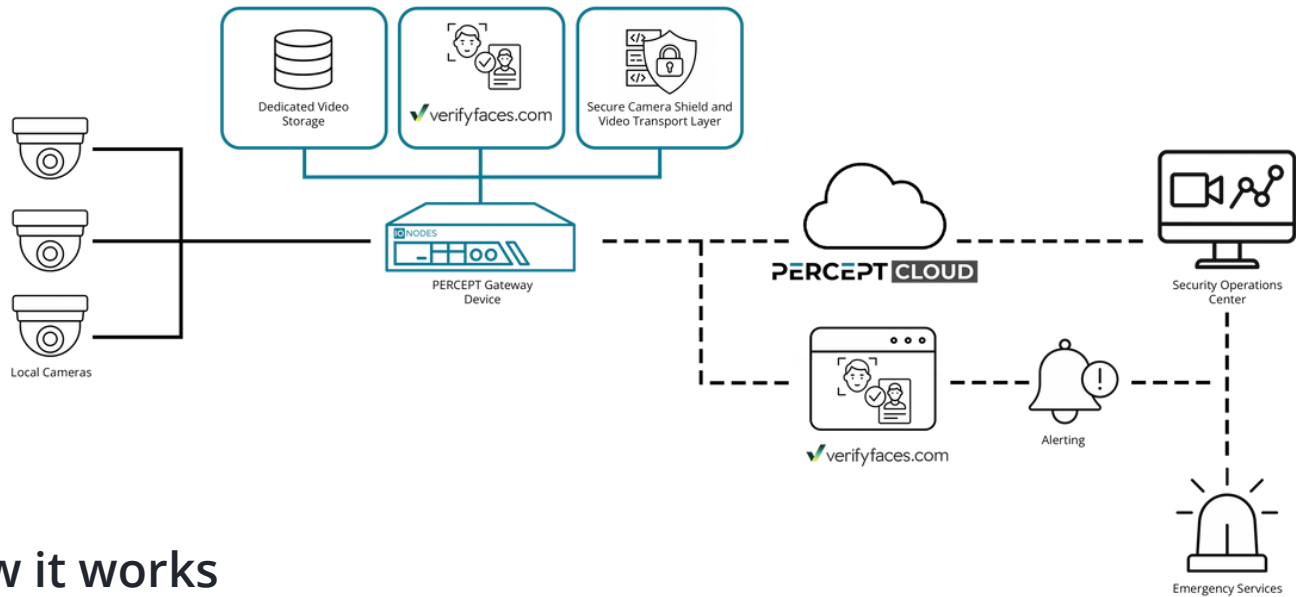

Real-Time Awareness and Individuals of Interest Alerts

Bringing together the IONODES PERCEPT Gateway and Verifyfaces for real-time awareness and individuals of interest notifications.

The joint solution combines advanced face-matching algorithms with a secure video centralization platform. Organizations gain real-time visibility into individuals of interest while benefiting from streamlined workflows and reduced operational costs. Seamless integration into existing security and public safety infrastructure enables faster emergency response, including automated 911 activation, and delivers actionable insights through business intelligence.

Delivering Actionable Insights

Centralized management of multiple remote locations, enriched with live awareness and analytics, to enhance safety, support smarter decision-making, and deliver scalable efficiency across industries.

Persons of Interest Detection

Real-Time Alerts Through Video

Live and Recorded Video On-Demand

Customer & Flow Intelligence

911 Real-Time Alerts

Integration with existing system

How it works

The IONODES PERCEPT Gateway Solution securely shares live and recorded video from remote sites with Security Operations Centers and other centralized platforms running industry-preferred VMS solutions. Verifyfaces then applies advanced face-matching technology to these streams, enabling real-time detection of individuals of interest. All biometric data remains secure on-premises to ensure complete privacy protection. Real-time time-stamped events, analytics, and alerts are generated, empowering security teams to respond faster and more effectively.

Request a demo today.

Empower your team with real-time intelligence and unified visibility.

✉ sales@ionodes.com

🌐 www.ionodes.com

Applications

Retail & Banking

Identify repeat offenders or VIP, analyze customer flow, and prevent fraud while enhancing operational efficiency.